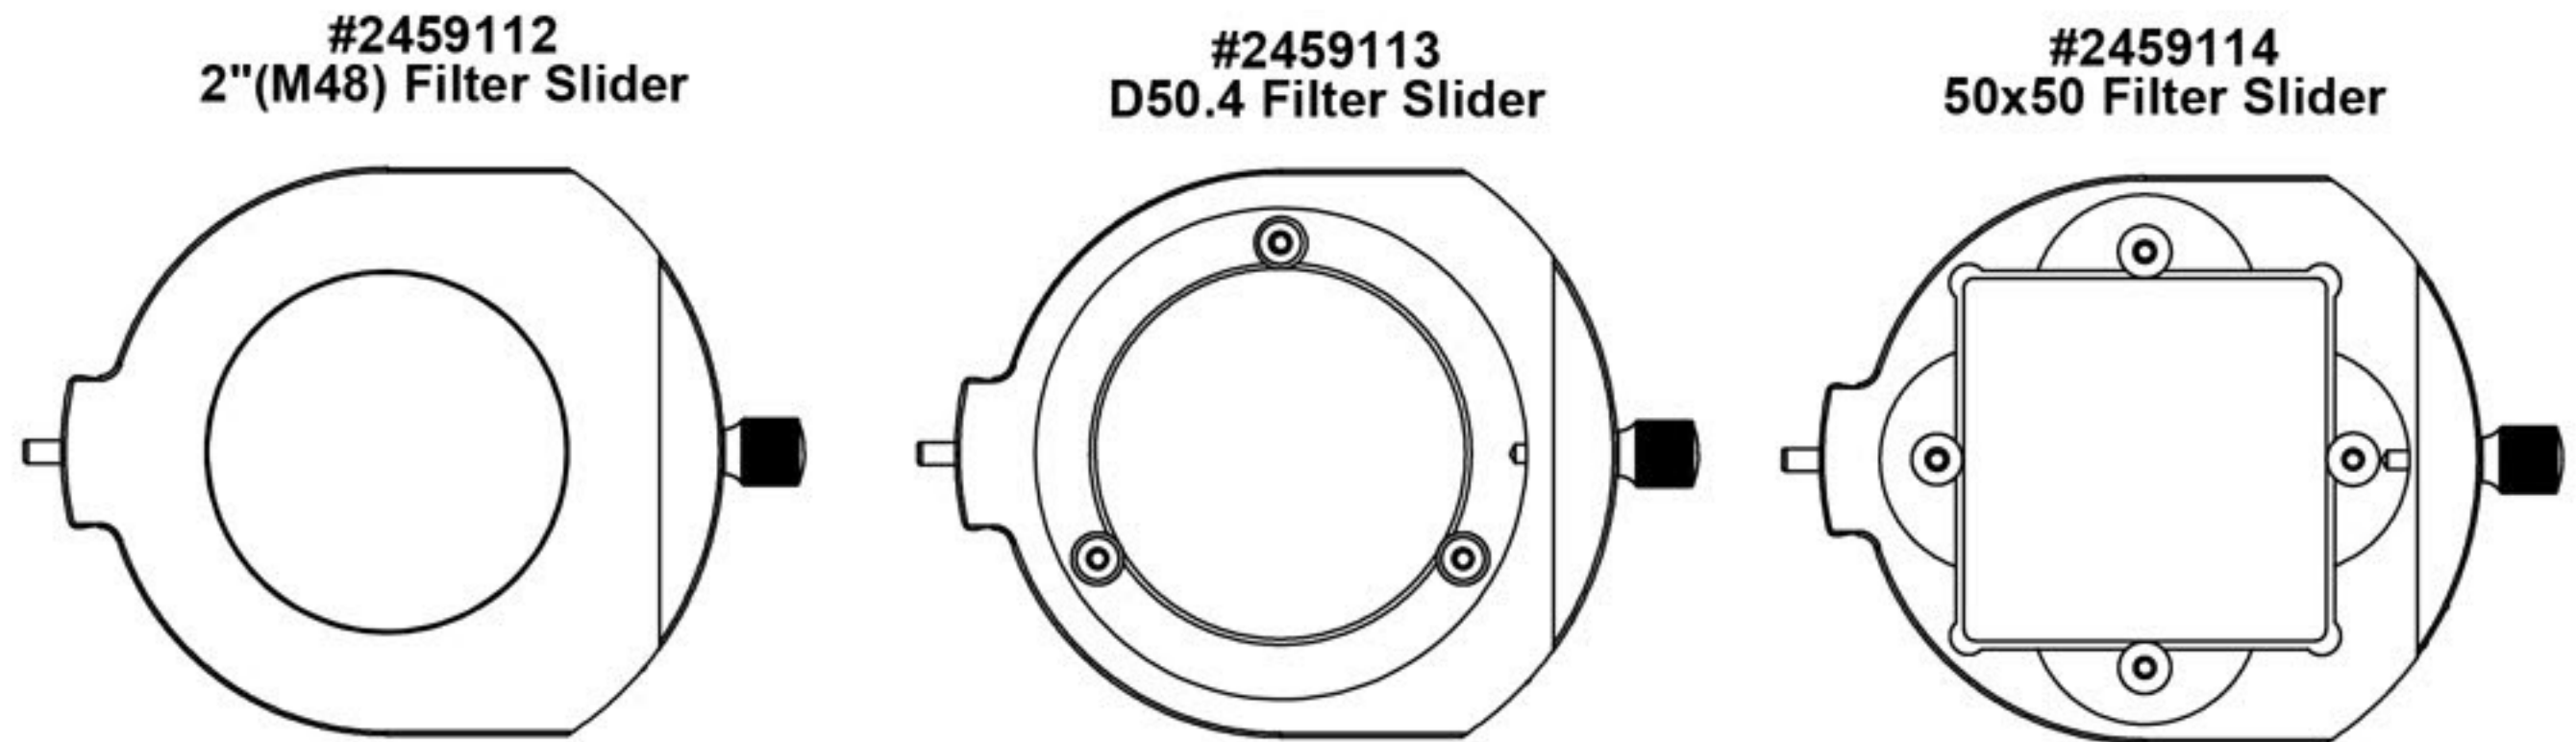

Camera/Eyepiece side

Baader Universal Filter Changer (UFC)

Telescope side

Sample Setup for attaching a CANON EOS Camera to Celestron RASA Astrograph with Baader Protective T-Ring for Canon EOS. Consisting of: #2459126; #2459110; #2459119; #2459112 and #2958550 C

Sample Setup for attaching an ATIK 11000 to Celestron RASA Astrograph consisting of: #2459126; #2459110; #2459143; #2459110; #2459112, #2459117