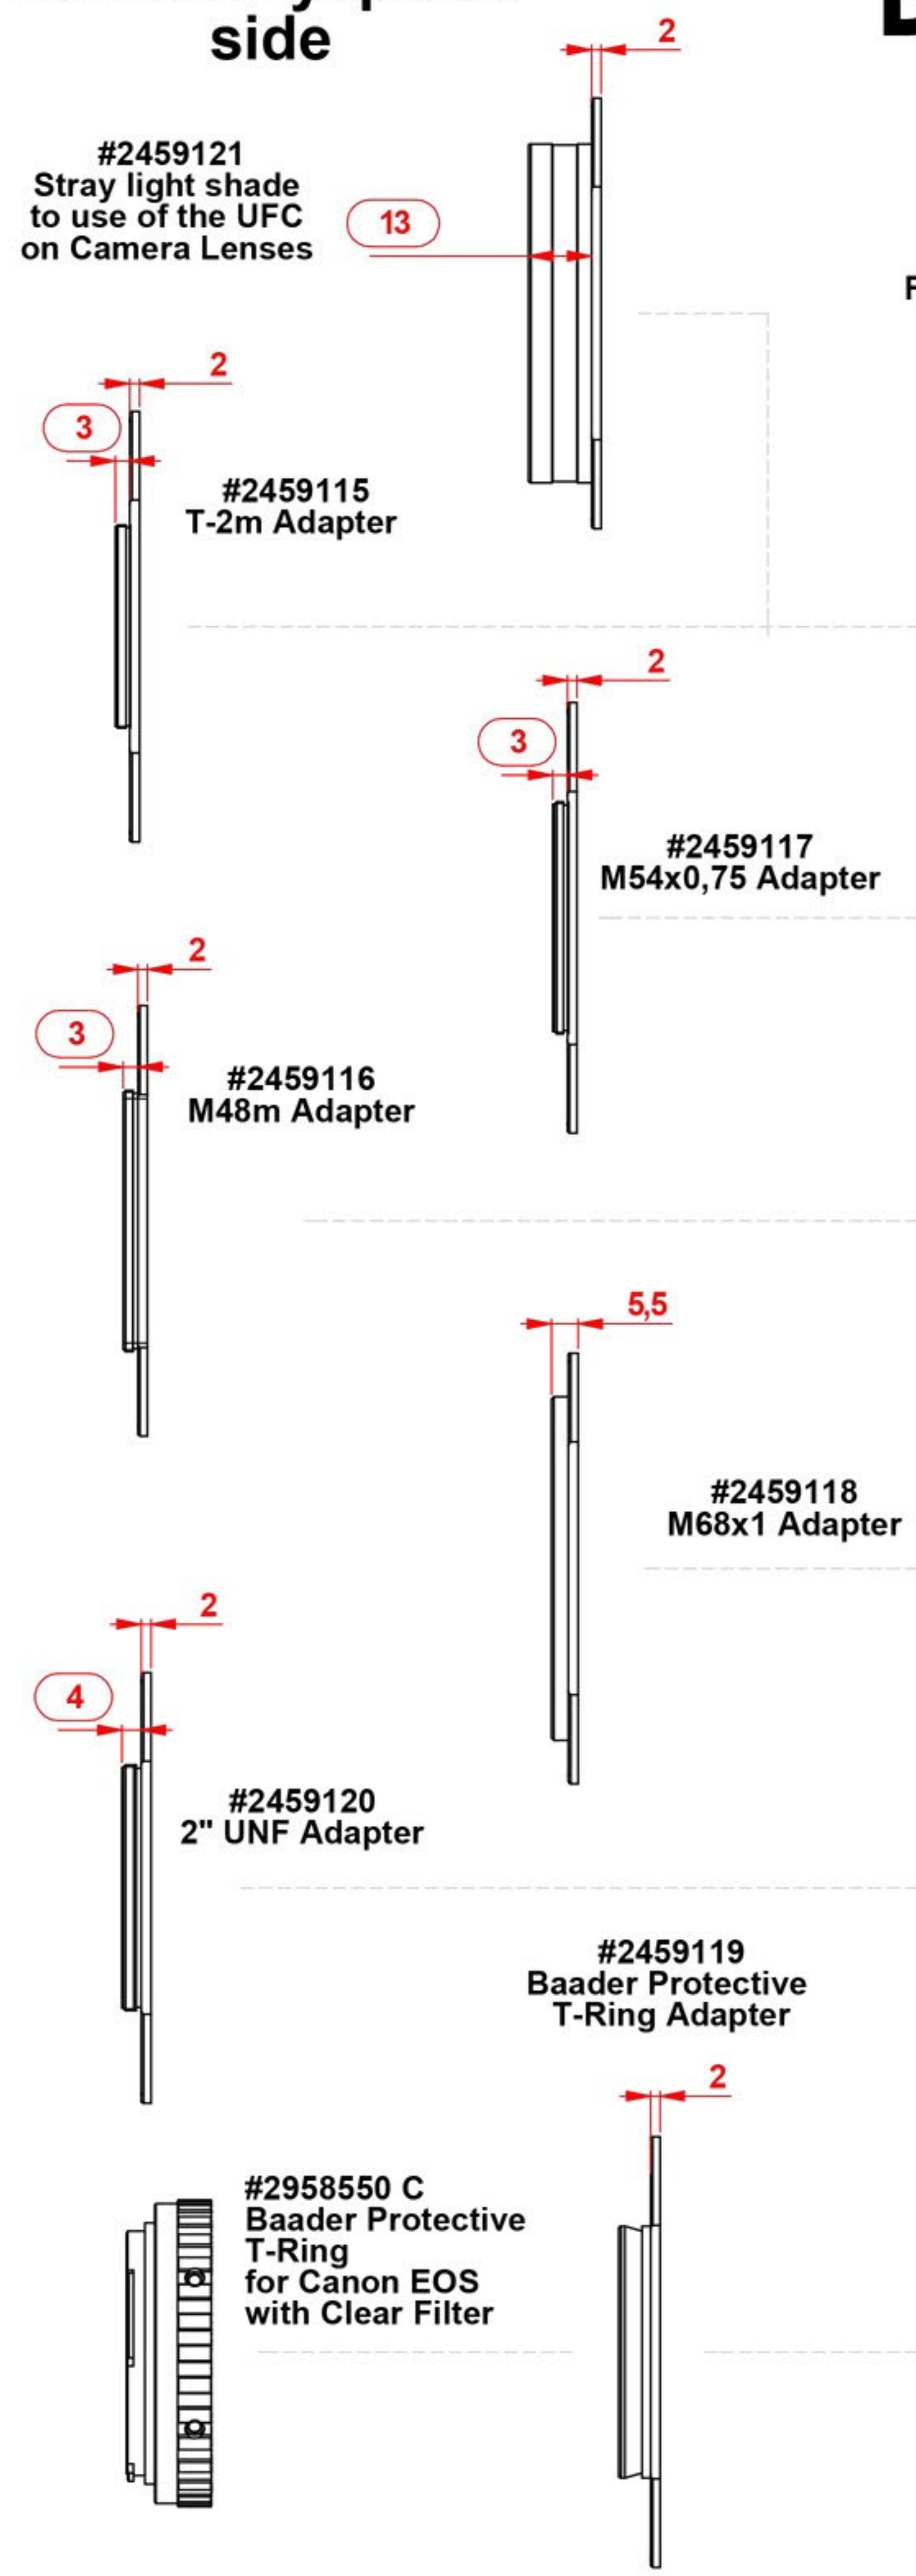

Camera/Eyepiece side

Baader Universal Filter Changer (UFC)

Telescope side

Sample Setup for attaching a CANON EOS Camera to Celestron RASA Astrograph with Baader Protective T-Ring for Canon EOS. Consisting of: #2459126; #2459110; #2459119; #2459112 and #2958550 C

Sample Setup for attaching an ATIK 11000 to Celestron RASA Astrograph consisting of: #2459126; #2459110; #2459143; #2459110; #2459112, #2459117