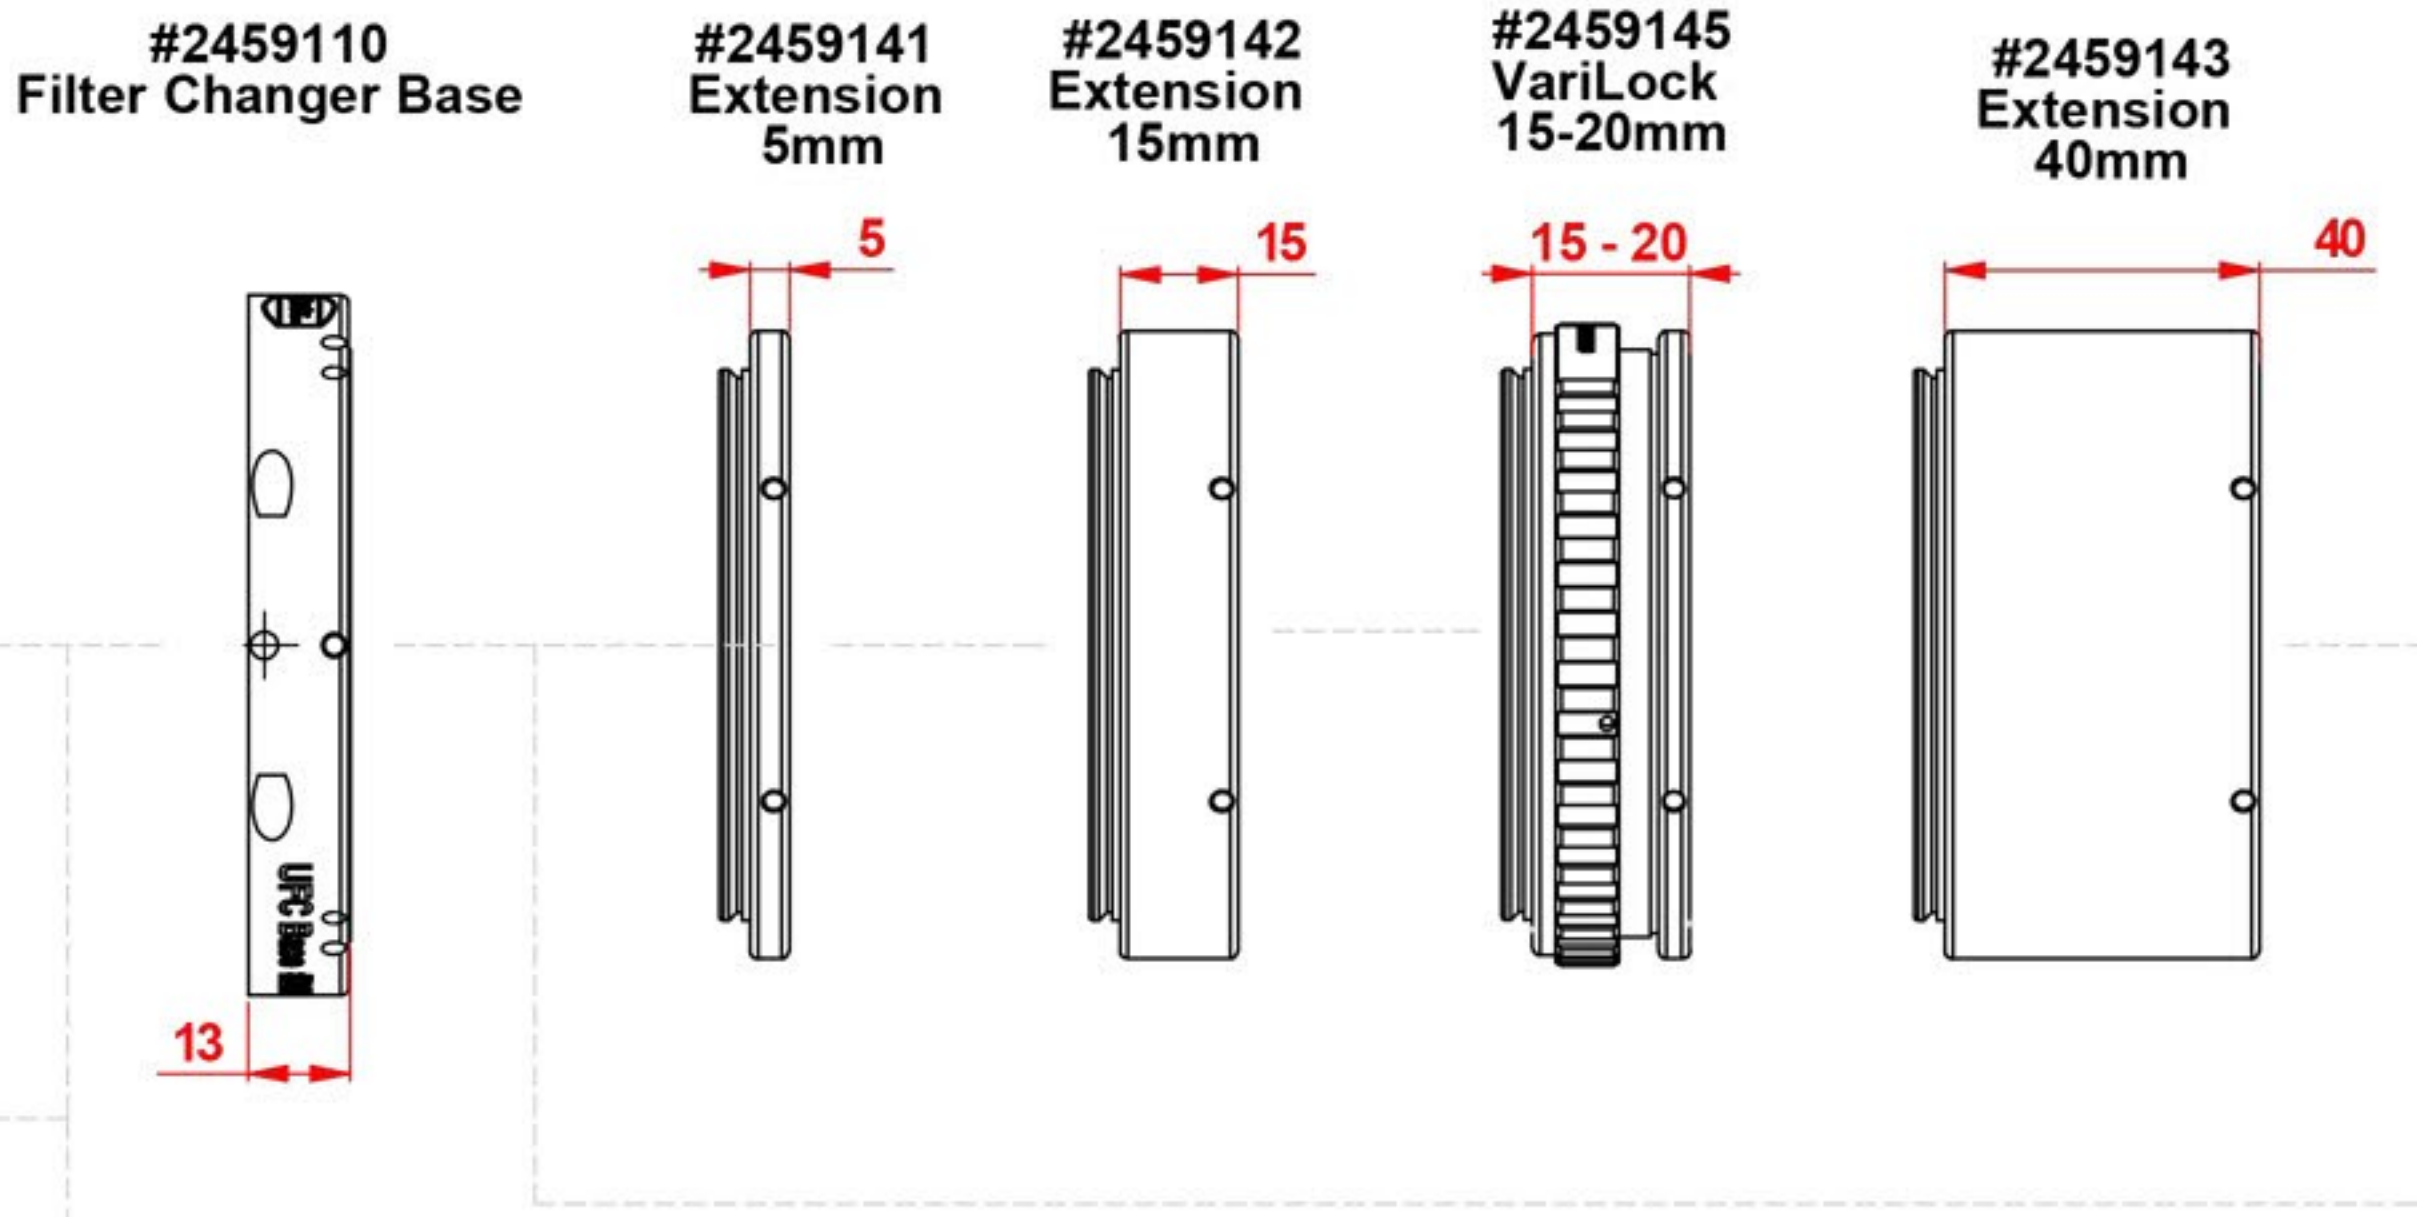

Camera/Eyepiece side

Baader Universal Filter Changer (UFC)

Telescope side

Sample Setup for attaching a CANON EOS Camera to Celestron RASA Astrograph with Baader Protective T-Ring for Canon EOS. Consisting of: #2459126; #2459110; #2459119; #2459112 and #2958550 C

Sample Setup for attaching an ATIK 11000 to Celestron RASA Astrograph consisting of: #2459126; #2459110; #2459143; #2459110; #2459112, #2459117