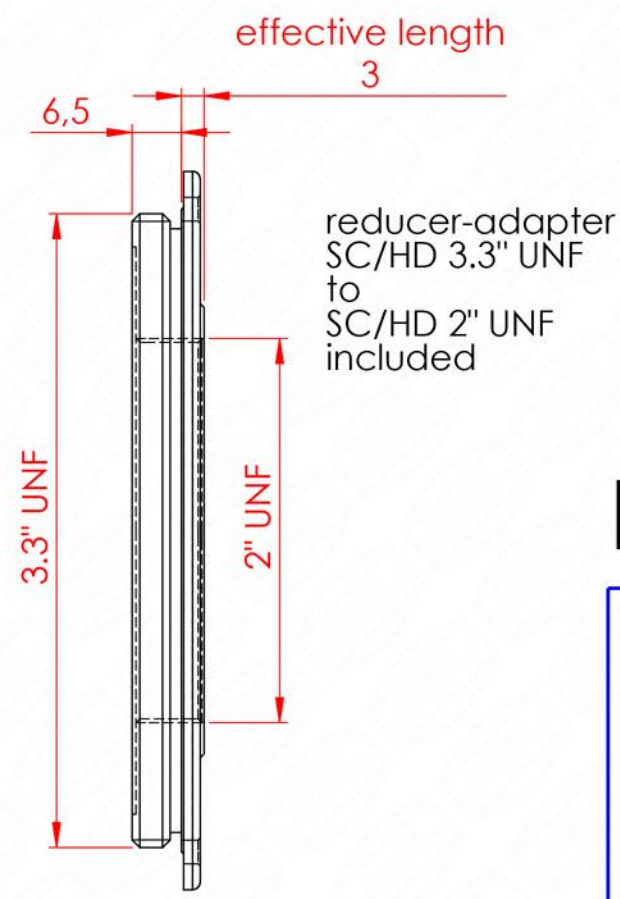

measurements with and without 3.3"/2" reducer

with optional S58 ClickLock

with optional M48 adapter

BDS-SC/HD #2957220

Copyright Notice:
 Baader Planetarium GmbH reserves all rights. All information contained in this document is subject to Baader Planetarium's copyright. Any unauthorized copying, any use of this information by third parties, and/or its dissemination to third parties, without the expressed written consent of Baader Planetarium GmbH, is a serious infringement and will be prosecuted under the law.
 - Baader Planetarium GmbH 2015 -

all measurements in mm