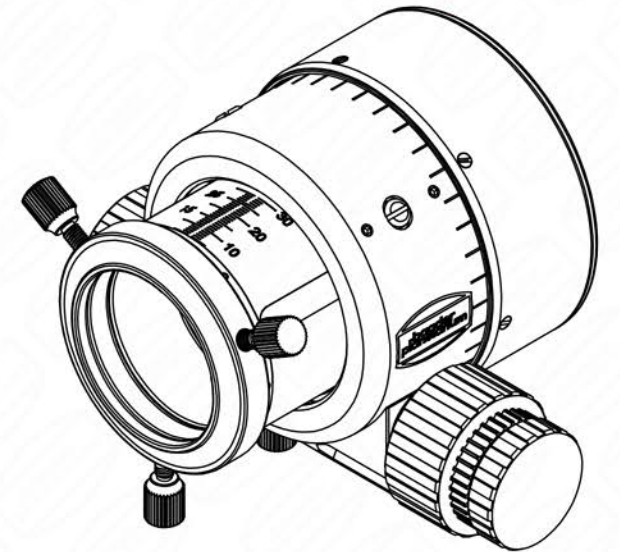

measurements with and without 3.3"/2" reducer

with optional S58 ClickLock

with optional M48 adapter

BDS-SC/HD #2957220

Copyright Notice:
 Baader Planetarium GmbH reserves all rights. All information contained in this document is subject to Baader Planetarium's copyright. Any unauthorized copying, any use of this information by third parties, and/or its dissemination to third parties, without the expressed written consent of Baader Planetarium GmbH, is a serious infringement and will be prosecuted under the law.
 - Baader Planetarium GmbH 2015 -

all measurements in mm