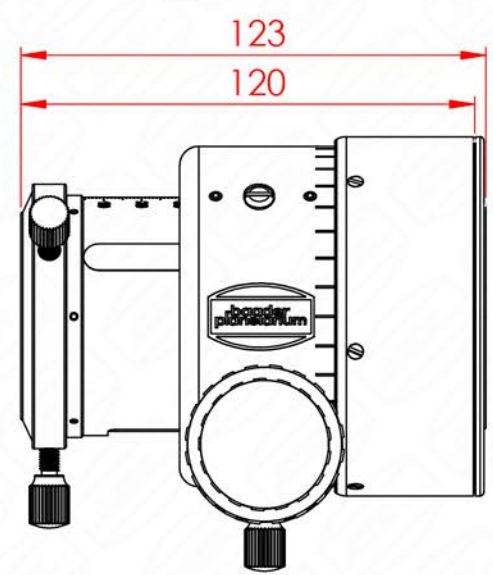

measurements with and without 3.3"/2" reducer

with optional S58 ClickLock

with optional M48 adapter

BDS-SC/HD #2957220

Copyright Notice:
 Baader Planetarium GmbH reserves all rights. All information contained in this document is subject to Baader Planetarium's copyright. Any unauthorized copying, any use of this information by third parties, and/or its dissemination to third parties, without the expressed written consent of Baader Planetarium GmbH, is a serious infringement and will be prosecuted under the law.
 - Baader Planetarium GmbH 2015 -

all measurements in mm