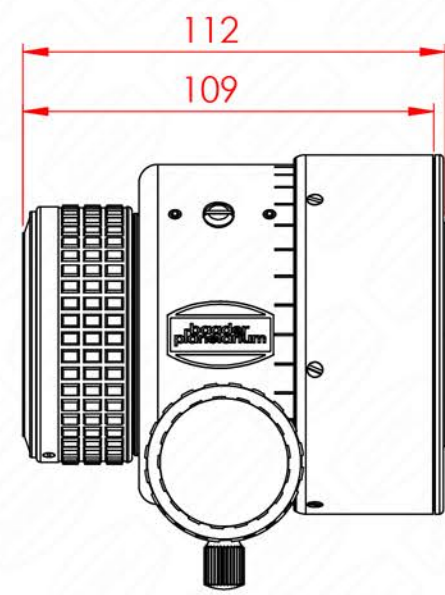

measurements with and without 3.3"/2" reducer

with optional S58 ClickLock

with optional M48 adapter

BDS-SC/HD #2957220

Copyright Notice:
 Baader Planetarium GmbH reserves all rights. All information contained in this document is subject to Baader Planetarium's copyright. Any unauthorized copying, any use of this information by third parties, and/or its dissemination to third parties, without the expressed written consent of Baader Planetarium GmbH, is a serious infringement and will be prosecuted under the law.
 - Baader Planetarium GmbH 2015 -

all measurements in mm