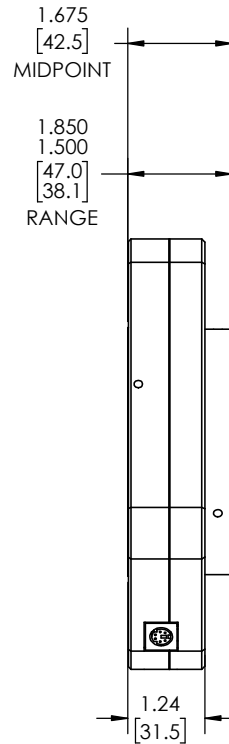

STOCK NO. 19740

TELESCOPE SIDE

DRAWTUBE
ADAPTER
SCREWS
(9/64" HEX)

STANDARD
DRAWTUBE
ADAPTER

EXTENDED
DRAWTUBE
ADAPTER

STANDARD

EXTENDED

CAMERA SIDE

- NOTES:
- STANDARD AND EXTENDED ADAPTERS ARE INCLUDED TO ALLOW FOR MORE ADAPATIBILITY, REFER TO USERS GUIDE FOR INSTALLATION
 - WEIGHT: 1LB 14OZ (0.85KG)

THIRD ANGLE PROJECTION

UNLESS OTHERWISE SPECIFIED: DIMENSIONS ARE IN INCHES TWO PLACE DECIMAL ±.007 THREE PLACE DECIMAL ±.003	DRAWN	NAME	DATE	Optec Inc.
	CHECKED	LD	1/23/18	
	ENG APPR.			
	MFG APPR.			
MATERIAL	CONTRACT			TITLE:
N/A	TCF-LEO			TCF-LEO
FINISH	TCF-LEO			SIZE DWG. NO.
N/A				B TCF-LEO OVERALL DIM
DO NOT SCALE DRAWING				SCALE: 2:3 WEIGHT: SHEET 1 OF 1