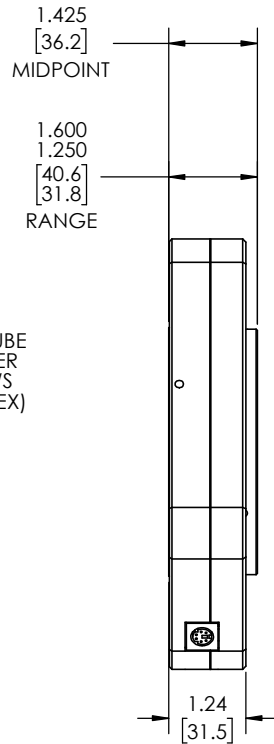

STOCK NO. 19740

TELESCOPE SIDE

DRAWTUBE
ADAPTER
SCREWS
(9/64" HEX)

STANDARD
DRAWTUBE
ADAPTER

EXTENDED
DRAWTUBE
ADAPTER

STANDARD

EXTENDED

CAMERA SIDE

- NOTES:
- STANDARD AND EXTENDED ADAPTERS ARE INCLUDED TO ALLOW FOR MORE ADAPATIBILITY, REFER TO USERS GUIDE FOR INSTALLATION
 - WEIGHT: 1LB 14OZ (0.85KG)

THIRD ANGLE PROJECTION

UNLESS OTHERWISE SPECIFIED: DIMENSIONS ARE IN INCHES TWO PLACE DECIMAL ±.007 THREE PLACE DECIMAL ±.003	DRAWN	NAME	DATE	Optec Inc.
	CHECKED	LD	1/23/18	
	ENG APPR.			
	MFG APPR.			
MATERIAL	CONTRACT			TITLE:
N/A	TCF-LEO			TCF-LEO
FINISH	TCF-LEO			SIZE DWG. NO.
N/A				B TCF-LEO OVERALL DIM
DO NOT SCALE DRAWING				SCALE: 2:3 WEIGHT: SHEET 1 OF 1