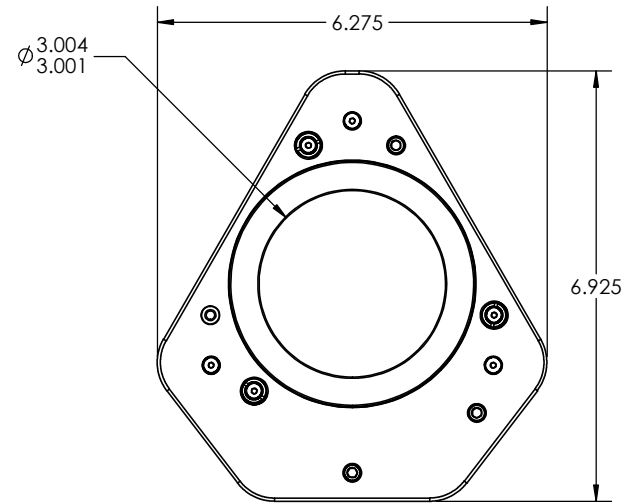

STOCK NO. 19740

TELESCOPE SIDE

DRAWTUBE
ADAPTER
SCREWS
(9/64" HEX)

STANDARD
DRAWTUBE
ADAPTER

EXTENDED
DRAWTUBE
ADAPTER

STANDARD

EXTENDED

CAMERA SIDE

- NOTES:
- STANDARD AND EXTENDED ADAPTERS ARE INCLUDED TO ALLOW FOR MORE ADAPATIBILITY, REFER TO USERS GUIDE FOR INSTALLATION
 - WEIGHT: 1LB 14OZ (0.85KG)

THIRD ANGLE PROJECTION

UNLESS OTHERWISE SPECIFIED: DIMENSIONS ARE IN INCHES TWO PLACE DECIMAL ±.007 THREE PLACE DECIMAL ±.003	DRAWN	NAME	DATE	Optec Inc.
	CHECKED	LD	1/23/18	
	ENG APPR.			
	MFG APPR.			
MATERIAL	CONTRACT			TITLE:
N/A	TCF-LEO			TCF-LEO
FINISH	TCF-LEO			SIZE DWG. NO.
N/A				B TCF-LEO OVERALL DIM
DO NOT SCALE DRAWING				SCALE: 2:3 WEIGHT: SHEET 1 OF 1