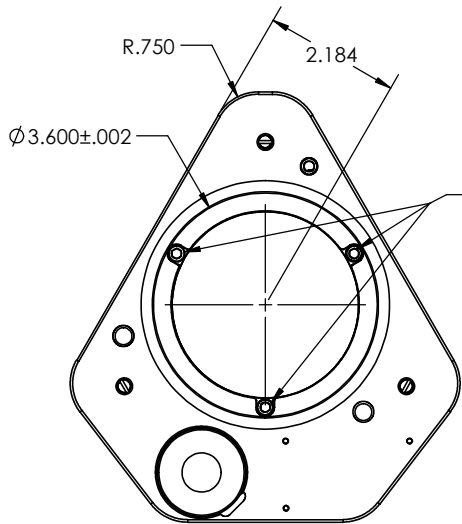

STOCK NO. 19740

TELESCOPE SIDE

DRAWTUBE
ADAPTER
SCREWS
(9/64" HEX)

STANDARD
DRAWTUBE
ADAPTER

EXTENDED
DRAWTUBE
ADAPTER

STANDARD

EXTENDED

CAMERA SIDE

- NOTES:
- STANDARD AND EXTENDED ADAPTERS ARE INCLUDED TO ALLOW FOR MORE ADAPATIBILITY, REFER TO USERS GUIDE FOR INSTALLATION
 - WEIGHT: 1LB 14OZ (0.85KG)

THIRD ANGLE PROJECTION

UNLESS OTHERWISE SPECIFIED: DIMENSIONS ARE IN INCHES TWO PLACE DECIMAL ±.007 THREE PLACE DECIMAL ±.003	DRAWN	NAME	DATE	Optec Inc.
	CHECKED	LD	1/23/18	
	ENG APPR.			
	MFG APPR.			
MATERIAL	CONTRACT			TITLE:
N/A	TCF-LEO			TCF-LEO
FINISH	TCF-LEO			SIZE DWG. NO.
N/A				B TCF-LEO OVERALL DIM
DO NOT SCALE DRAWING				SCALE: 2:3 WEIGHT: SHEET 1 OF 1