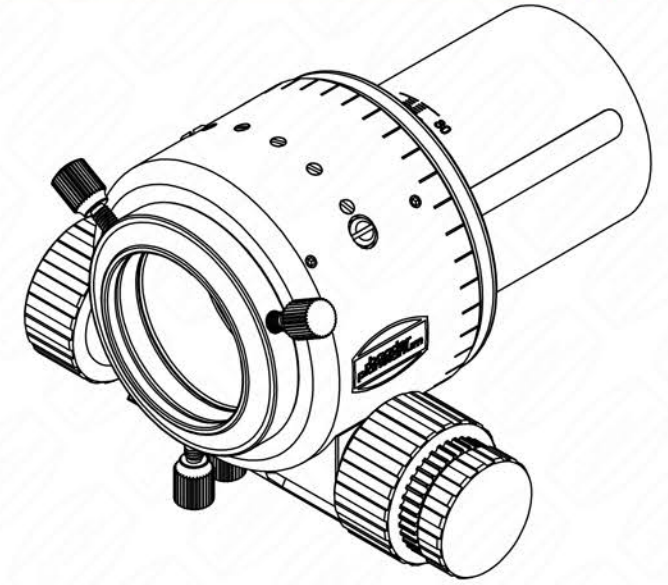

M68x1 adapter included

BDS-RT #2957210

Copyright Notice:
 Baader Planetarium GmbH reserves all rights. All information contained in this document is subject to Baader Planetarium's copyright. Any unauthorized copying, any use of this information by third parties, and/or its dissemination to third parties, without the expressed written consent of Baader Planetarium GmbH, is a serious infringement and will be prosecuted under the law.
 - Baader Planetarium GmbH 2015 -

all measurements in mm