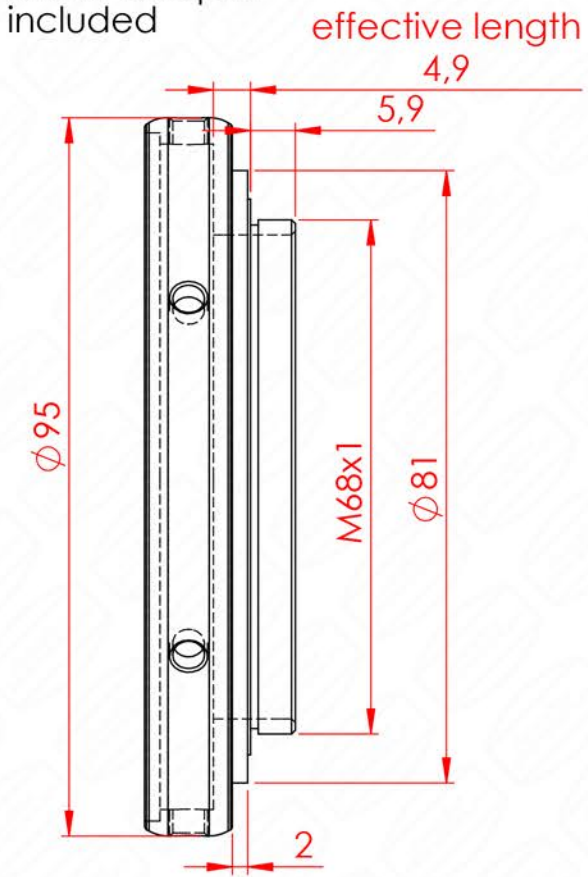

M68x1 adapter included

BDS-RT #2957210

Copyright Notice:
 Baader Planetarium GmbH reserves all rights. All information contained in this document is subject to Baader Planetarium's copyright. Any unauthorized copying, any use of this information by third parties, and/or its dissemination to third parties, without the expressed written consent of Baader Planetarium GmbH, is a serious infringement and will be prosecuted under the law.
 - Baader Planetarium GmbH 2015 -

all measurements in mm