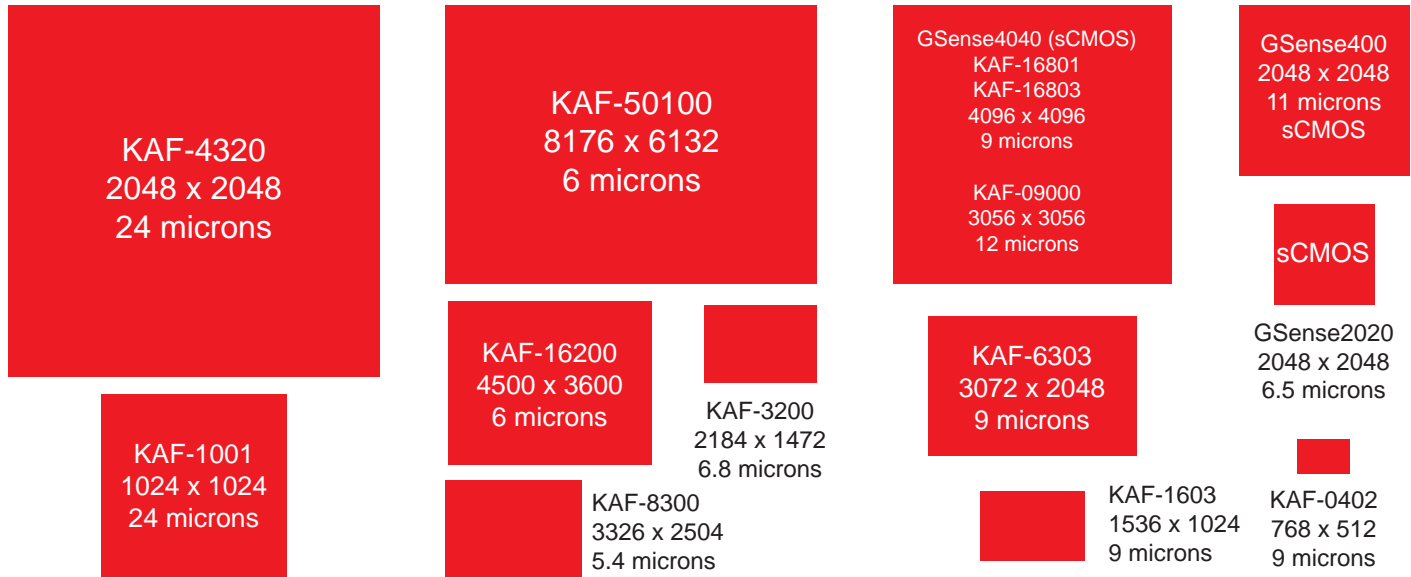

Front-Illuminated Sensors

Interline Transfer CCDs

Back-illuminated Sensors

Sensors shown actual size. FLI supplies cooled CCD and CMOS cameras using the sensors on this chart.

If you do not see the sensor of your choice, please contact FLI for assistance.