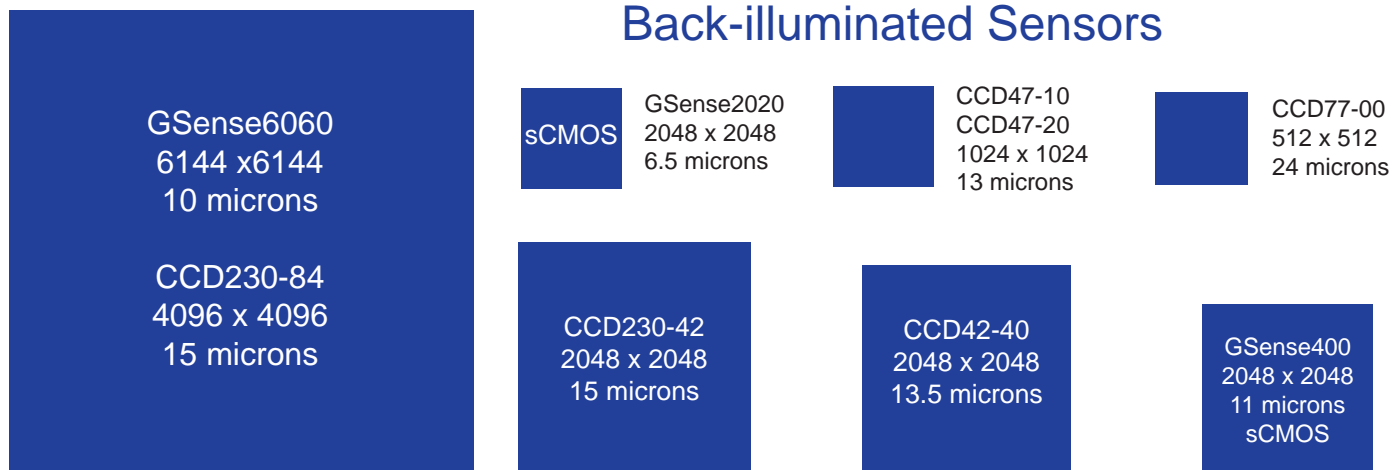

Front-Illuminated Sensors

Interline Transfer CCDs

Back-illuminated Sensors

Sensors shown actual size. FLI supplies cooled CCD and CMOS cameras using the sensors on this chart.

If you do not see the sensor of your choice, please contact FLI for assistance.