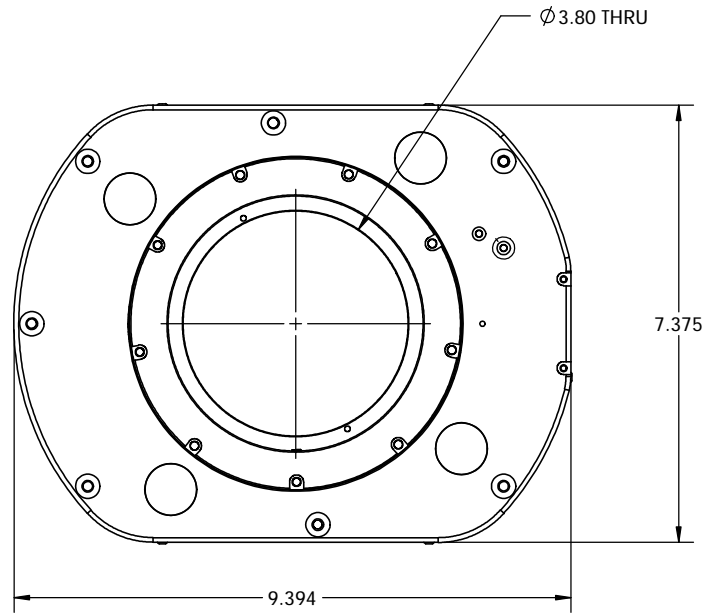

STOCK NO. 19750

UNLESS OTHERWISE SPECIFIED: DIMENSIONS ARE IN INCHES TWO PLACE DECIMAL ±.007 THREE PLACE DECIMAL ±.003	DRAWN	NAME	DATE	Optec Inc.
	CHECKED	LD	03/24/15	
	ENG APPR.			
	MFG APPR.			
MATERIAL	N/A	CONTRACT		TITLE:
FINISH	N/A	GEMINI		GEMINI
DO NOT SCALE DRAWING				SIZE DWG. NO.
				B 19-12001
		SCALE: 1:2	WEIGHT:	SHEET 1 OF 1