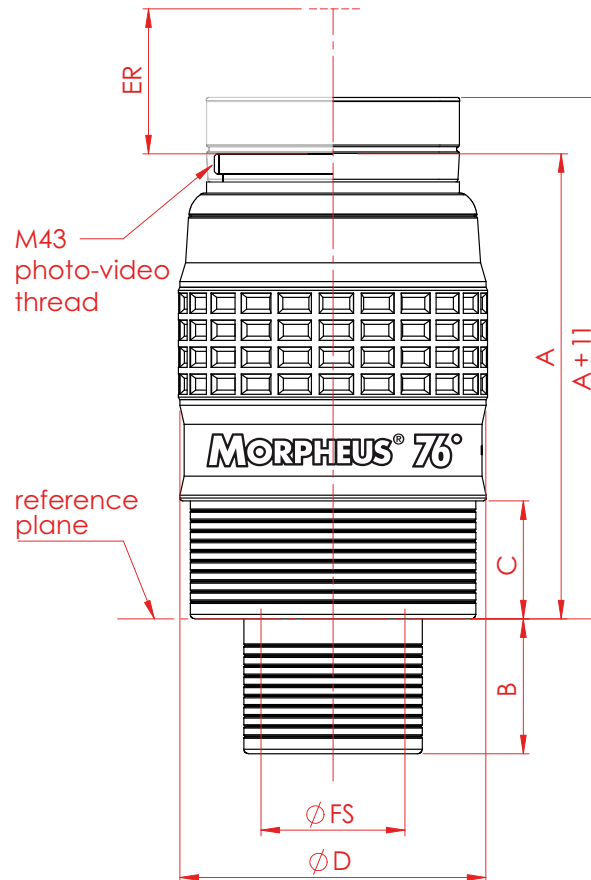

MORPHEUS® 76° eyepiece series

Baader SKU	¹FL (mm)	Eyepiece Series	1. Barrel (in.)	2. Barrel (in.)	²E/G	³AF	⁴G	⁵ER (mm)	⁶FS (mm)	⁷FSD	⁸BFG/C (mm)	⁹SPS		¹⁰PVA	Eyepiece Dimensions (mm)				Weight (g/oz)
												1¼"	2"		A	B	C	D	
2954204	4,5	Morpheus	1¼"	2"	8 / 5	76°	yes	17,5	6,1	0	21	SK	SK	M43	102	24	21	55	370 / 13
2954206	6,5	Morpheus	1¼"	2"	8 / 5	76°	yes	18,5	8,75	0	21	SK	SK	M43	97	24	21	55	350 / 12.3
2954209	9	Morpheus	1¼"	2"	8 / 5	76°	yes	21	12,1	0	21	SK	SK	M43	95	24	21	55	360 / 12.7
2954212	12,5	Morpheus	1¼"	2"	8 / 5	76°	yes	20	16,8	0	21	SK	SK	M43	84	24	21	55	345 / 12.2
2954214	14	Morpheus	1¼"	2"	8 / 5	76°	yes	18,5	18,85	0	21	SK	SK	M43	85	24	21	55	360 / 12.7
2954217	17,5	Morpheus	1¼"	2"	8 / 5	76°	yes	19	23,55	0	21	SK	SK	M43	79	24	21	55	395 / 13.9

Spreadsheet notes

- ¹FL: Focal Length
- ²E/G: # Lens Elements / # Groups
- ³AF: Apparent Field of View
- ⁴G: Parfocal
- ⁵ER: Eye Relief
- ⁶FS: Field Stop Ø
- ⁷FSD: field stop displacement (+/-) (compared to reference plane)
- ⁸BFG/C: Back Focus Gain when using 2" barrel (compared to 1¼" barrel)
- ⁹SPS: Slip-Protect Safety (SK = Safety Kerfs | RA = Recessed Area)
- ¹⁰PVA: Photo-Video Adapter Thread, 43mm Standard (accessible by removing eyecup)

Eyepiece Dimensions

- A: Height of eyepiece-body above reference plane
- B: Length of 1¼" barrel
- C: Length of 2" barrel
- D: Outer Diameter

All technical data provided are based on unaltered mechanical and optical design data. Values measured in the field depend on users telescopes or evaluation techniques and may vary greatly - especially when obtained with catadioptrics of variable focal length

Note: The reference surface is not just the point were - on some eyepiece designs - the housing and barrel come together. Actually the reference plane must be coincident with the image plane of the telescope in order to reach focus.